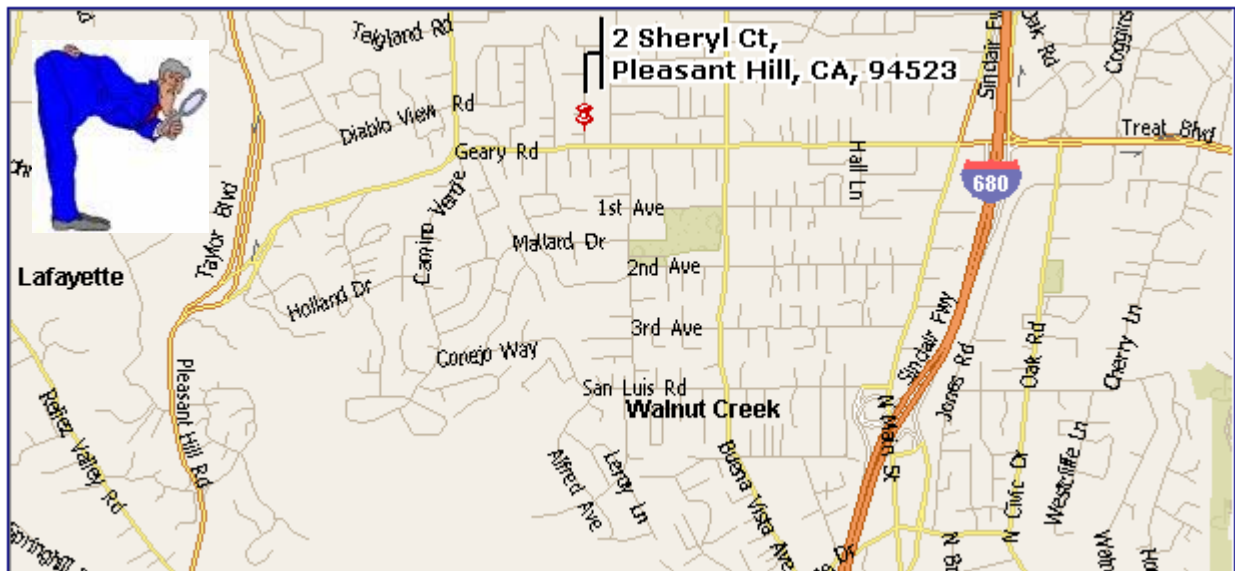

Dream Vintage International

From San Francisco:

- 24 towards Walnut Creek
- Pleasant Hill Road Exit (North)
- Bear right onto Geary Road
- Turn left on Bonnie Lane
- First road to the left is Sheryl

From Napa: Highway 29

- I-80
- I-780 to I-680 towards Benicia/Martinez
- Exit on Treat Boulevard/Geary Road
- Bear left onto North Main Street
- Turn right onto Geary Road
- Turn right onto Bonnie Lane
- First road to the left is Sheryl