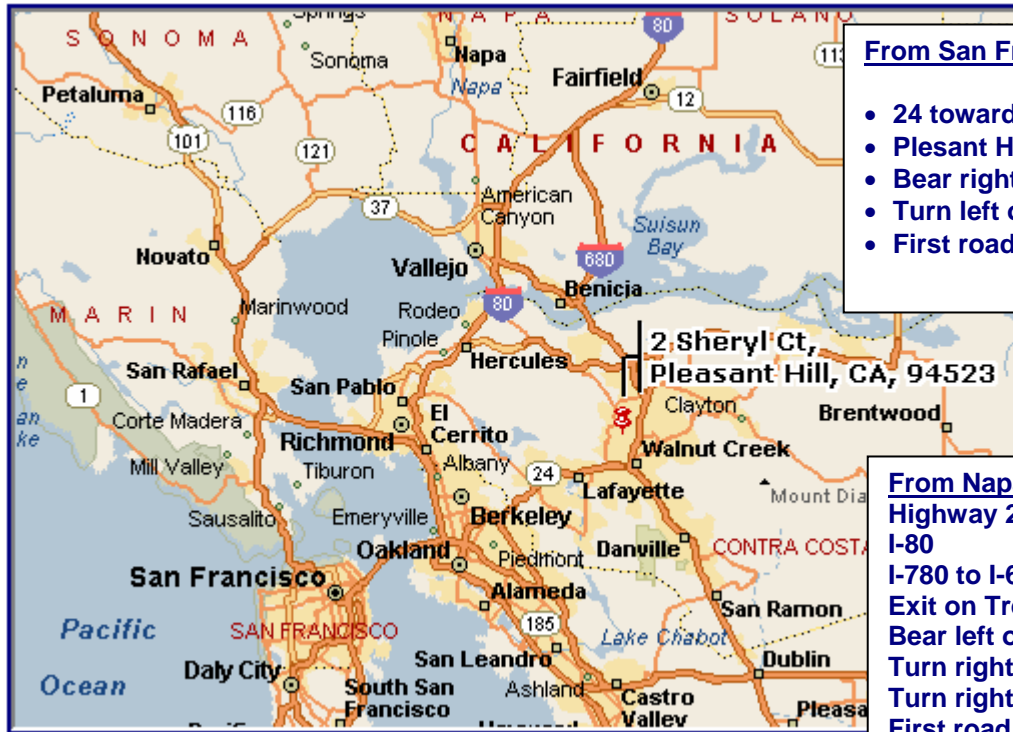

Dream Vintage International

From San Francisco:

- 24 towards Walnut Creek
- Pleasant Hill Road Exit (North)
- Bear right onto Geary Road
- Turn left on Bonnie Lane
- First road to the left is Sheryl

From Napa: Highway 29

- I-80
- I-780 to I-680 towards Benicia/Martinez
- Exit on Treat Boulevard/Geary Road
- Bear left onto North Main Street
- Turn right onto Geary Road
- Turn right onto Bonnie Lane
- First road to the left is Sheryl